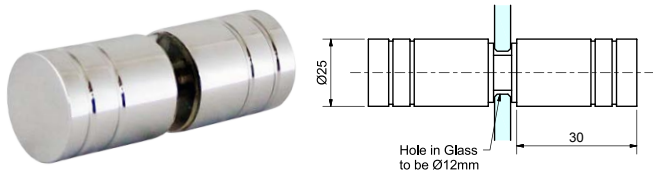

Knobs

Straight Barrel Knob with Finger Groove

- 25mm diameter with 2 finger-grip grooves.
- Chrome plated brass.

Description	Code
Chrome	19-SH/BKS25-C-30

Barrel Knob with Finger Pull

- 22mm diameter tapered with finger pull.
- Chrome plated brass.

Description	Code
Chrome	19-SH/BKG25-C

Shower Screen Handles

Straight Handles

Quality 316 stainless steel in satin or mirror polished.

Description	Code
Satin	Contact NFK
Polisehd	Contact NFK
Custom Straight Handles	Contact NFK

D Handles

19mm diameter x 150mm chrome plated brass.

Description	Code
Satin	Contact NFK
Polisehd	Contact NFK
Custom Handles	Contact NFK