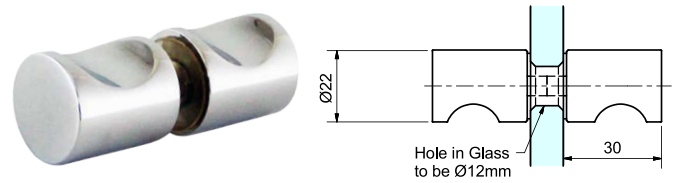

Knobs

Straight Barrel Knob with Finger Groove

- 25mm diameter with 2 finger-grip grooves.
- Chrome plated brass.

Description	Code
Chrome	19-SH/BKS25-C-30

Barrel Knob with Finger Pull

- 22mm diameter tapered with finger pull.
- Chrome plated brass.

Description	Code
Chrome	19-SH/BKG25-C

Shower Screen Handles

Straight Handles

Quality 316 stainless steel in satin or mirror polished.

Description	Code
Satin	Contact NFK
Polisehd	Contact NFK
Custom Straight Handles	Contact NFK

D Handles

19mm diameter x 150mm chrome plated brass.

Description	Code
Satin	Contact NFK
Polisehd	Contact NFK
Custom Handles	Contact NFK